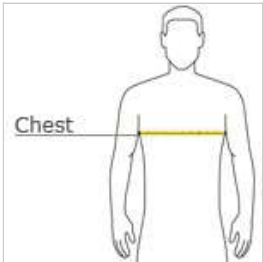

Youth Tagless® 100% Cotton T-Shirt. 5450

- 6-ounce, 100% ComfortSoft® cotton
- 99/1 cotton/poly (Ash)
- 90/10 cotton/poly (Light Steel)
- Tagless label
- Double-needle coverseamed crewneck
- Lay-flat collar
- Shoulder-to-shoulder taping
- Side seams
- Double-needle sleeves and hem

Please note: This product is transitioning from tagged labels to tag-free and orders may contain a combination of both.

front

back

HOW TO MEASURE

CHEST

With arms down at sides, measure around the upper body, under arms and over the fullest part of the chest.

SIZE CHART

	XS	S	M	L	XL
Size	2/4	6/8	10/12	14/16	18/20